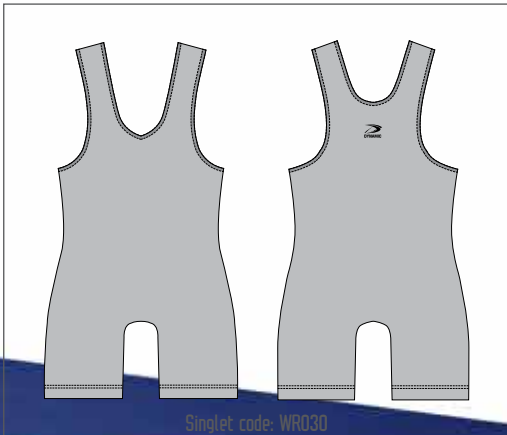

fabric options:

Stretch Tec - 91% Polyester /
9% Spandex • 9.5 or 6 oz option
• MidWeight and Heavy Performance
• Compression New Bounce Back
Technology

**DYNAMIC
WRESTLING
2018**

Champion Fit

Singlet code: WR031

Men's Traditional Fit

Singlet code: WR030

Women's Traditional Fit

Singlet code: WR030W

Available sizes: YS . YM . YL . YXL . AXS . AS . AM . AL . AXL . AXXL . AXXXL

SINGLET features:

- Champion Fit: Modified tank Cut • Reduced Back Coverage • Offset side seam accommodates oblique logo placement • Elasticized Gripper Leg band
- Men's Traditional Fit: Full Tank Cut • Straight Side Seam • Elasticized Gripper Leg band
- Women's Traditional Fit: Full Tank Cut • Straight Side Seam • Elasticized Gripper Leg band

Style **Singlet**
AGGRESSOR

Cut **CHAMPION FIT**

color zones
1
2
3
4

Style **Singlet**
RAPTOR

Cut **CHAMPION FIT**

color zones
1
2
3

Style **Singlet**
PHENOM

Cut **CHAMPION FIT**

color zones
1
2
3
4

Style **Singlet**
ELIMINATOR

Cut **TRADITIONAL**

color zones
1
2

Style **Singlet**
BEAST

Cut **CHAMPION FIT**

color zones
1
2

Style **Singlet**
HURRICANE