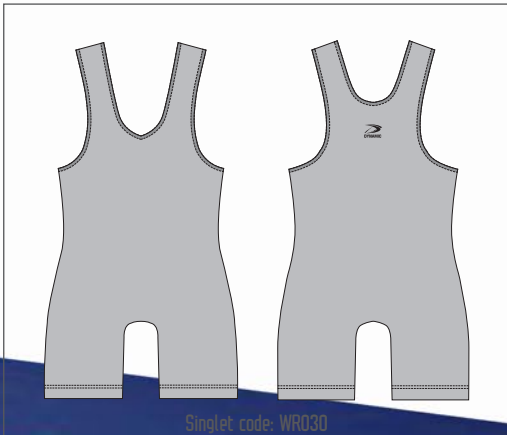

fabric options:

Stretch Tec - 91% Polyester /
9% Spandex - 9.5 or 6 oz option
• MidWeight and Heavy Performance
• Compression New Bounce Back
Technology

**DYNAMIC
WRESTLING
2017**

Champion Fit

Singlet code: WR031

Men's Traditional Fit

Singlet code: WR030

Women's Traditional Fit

Singlet code: WR030W

Available sizes: YS . YM . YL . AXS . AS . AM . AL . AXL . AXXL . AXXXL

SINGLET features:

- Champion Fit: Modified tank Cut • Reduced Back Coverage • Offset side seam accommodates oblique logo placement • Elasticized Gripper Leg band
- Men's Traditional Fit: Full Tank Cut • Straight Side Seam • Elasticized Gripper Leg band
- Women's Traditional Fit: Full Tank Cut • Straight Side Seam • Elasticized Gripper Leg band

Style Singlet
AGGRESSOR

Cut CHAMPION FIT
CUT CODE: MEN'S WR031

color zones
1
2
3
4

Style Singlet
ELIMINATOR

Cut TRADITIONAL
CUT CODE: MEN'S WR030
WOMEN'S WR030W

color zones
1
2
3

Style Singlet
PHENOM

Cut CHAMPION FIT
CUT CODE: MEN'S WR031