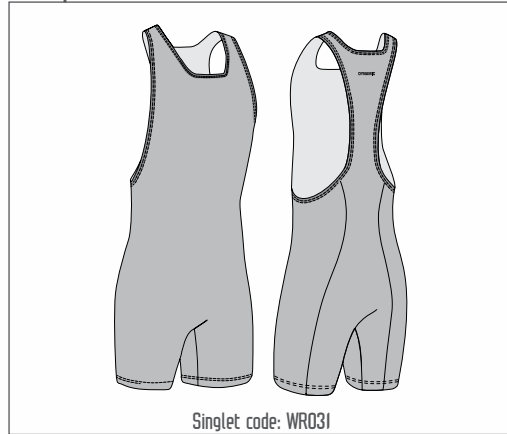

fabric options:

Stretch Tec - 91% Polyester /
9% Spandex • 9.5 or 6 oz option
• MidWeight and Heavy Performance
• Compression New Bounce Back
Technology

**DYNAMIC
WRESTLING
2018**

Champion Fit

Singlet code: WR031

Men's Traditional Fit

Singlet code: WR030

Women's Traditional Fit

Singlet code: WR030W

Available sizes: YS . YM . YL . YXL . AXS . AS . AM . AL . AXL . AXXL . AXXXL

SINGLET features:

- Champion Fit: Modified tank Cut • Reduced Back Coverage • Offset side seam accommodates oblique logo placement • Elasticized Gripper Leg band
- Men's Traditional Fit: Full Tank Cut • Straight Side Seam • Elasticized Gripper Leg band
- Women's Traditional Fit: Full Tank Cut • Straight Side Seam • Elasticized Gripper Leg band

Style **Singlet**
AGGRESSOR

Cut **CHAMPION FIT**

color zones
1
2
3
4

Style **Singlet**
RAPTOR

Cut **CHAMPION FIT**

color zones
1
2
3

Style **Singlet**
PHENOM

Cut **CHAMPION FIT**

color zones
1
2
3
4

Style **Singlet**
ELIMINATOR

Cut **TRADITIONAL**

color zones
1
2

Style **Singlet**
BEAST

Cut **CHAMPION FIT**

color zones
1
2

Style **Singlet**
HURRICANE