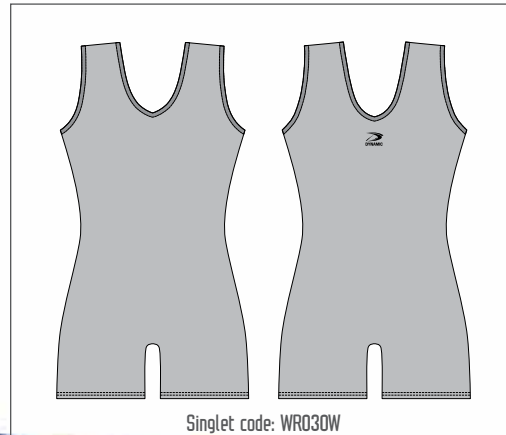

fabric options:

Stretch Tec - 91% Polyester /
9% Spandex • 9.5 or 6 oz option
• MidWeight and Heavy Performance
• Compression New Bounce Back
Technology

**DYNAMIC
WRESTLING
2018**

Champion Fit

Singlet code: WR031

Men's Traditional Fit

Singlet code: WR030

Women's Traditional Fit

Singlet code: WR030W

Available sizes: YS . YM . YL . YXL . AXS . AS . AM . AL . AXL . AXXL . AXXXL

SINGLET features:

- Champion Fit: Modified tank Cut • Reduced Back Coverage • Offset side seam accommodates oblique logo placement • Elasticized Gripper Leg band
- Men's Traditional Fit: Full Tank Cut • Straight Side Seam • Elasticized Gripper Leg band
- Women's Traditional Fit: Full Tank Cut • Straight Side Seam • Elasticized Gripper Leg band

Style **Singlet**
AGGRESSOR

Cut **CHAMPION FIT**

color zones
1
2
3
4

Style **Singlet**
RAPTOR

Cut **CHAMPION FIT**

color zones
1
2
3

Style **Singlet**
PHENOM

Cut **CHAMPION FIT**