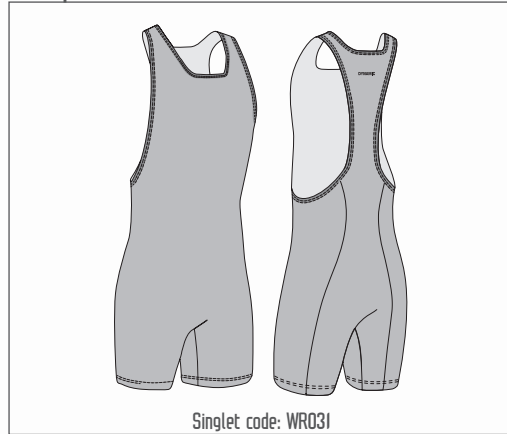

fabric options:

Stretch Tec - 91% Polyester /
9% Spandex - 9.5 or 6 oz option
• MidWeight and Heavy Performance
• Compression New Bounce Back
Technology

**DYNAMIC
WRESTLING
2017**

Champion Fit

Singlet code: WR031

Men's Traditional Fit

Singlet code: WR030

Women's Traditional Fit

Singlet code: WR030W

Available sizes: YS . YM . YL . AXS . AS . AM . AL . AXL . AXXL . AXXXL

SINGLET features:

- Champion Fit: Modified tank Cut • Reduced Back Coverage • Offset side seam accommodates oblique logo placement • Elasticized Gripper Leg band
- Men's Traditional Fit: Full Tank Cut • Straight Side Seam • Elasticized Gripper Leg band
- Women's Traditional Fit: Full Tank Cut • Straight Side Seam • Elasticized Gripper Leg band

Style Singlet
AGGRESSOR

Cut CHAMPION FIT
CUT CODE: MEN'S WR031

color zones
1
2
3
4

Style Singlet
ELIMINATOR

Cut TRADITIONAL
CUT CODE: MEN'S WR030
WOMEN'S WR030W

color zones
1
2
3

Style Singlet
PHENOM

Cut CHAMPION FIT
CUT CODE: MEN'S WR031