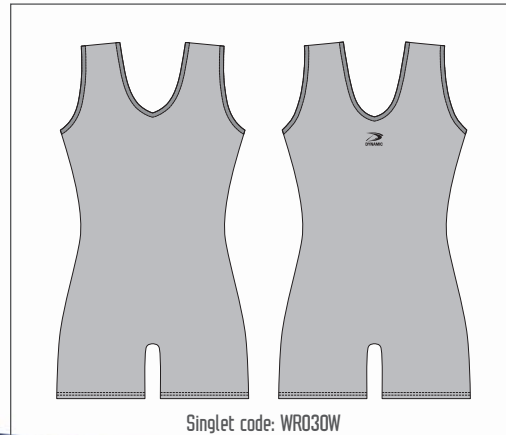

fabric options:

Stretch Tec - 91% Polyester /
9% Spandex - 9.5 or 6 oz option
• MidWeight and Heavy Performance
• Compression New Bounce Back
Technology

**DYNAMIC
WRESTLING
2017**

Champion Fit

Singlet code: WR031

Men's Traditional Fit

Singlet code: WR030

Women's Traditional Fit

Singlet code: WR030W

Available sizes: YS . YM . YL . AXS . AS . AM . AL . AXL . AXXL . AXXXL

SINGLET features:

- Champion Fit: Modified tank Cut • Reduced Back Coverage • Offset side seam accommodates oblique logo placement • Elasticized Gripper Leg band
- Men's Traditional Fit: Full Tank Cut • Straight Side Seam • Elasticized Gripper Leg band
- Women's Traditional Fit: Full Tank Cut • Straight Side Seam • Elasticized Gripper Leg band

Style Singlet
AGGRESSOR

Cut CHAMPION FIT
CUT CODE: MEN'S WR031

color zones
1
2
3
4

Style Singlet
ELIMINATOR

Cut TRADITIONAL
CUT CODE: MEN'S WR030
WOMEN'S WR030W

color zones
1
2
3

Style Singlet
PHENOM

Cut CHAMPION FIT
CUT CODE: MEN'S WR031